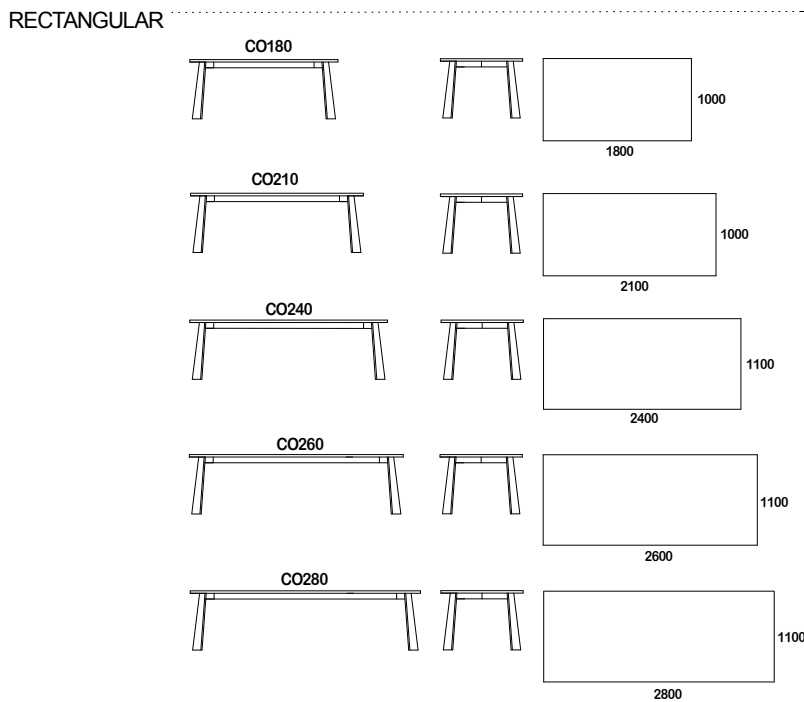

cooper.

- : SPECIFICATION
- : Structure// Solid American Oak
- : Range// Circular, square & rectangular models
- : STAIN/UPHOLSTERY/FINISH
- : Selection of timber stains// Mix & match finishes// Tasmanian Oak available
- : Australian Designed & Made

*Please note that dimensions are approximate and can differ based on the natural expansion/contraction of timber. NTS.