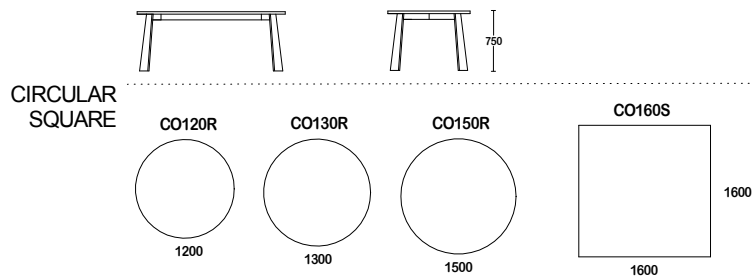

cooper.

- : SPECIFICATION
- : Structure// Solid American Oak
- : Range// Circular, square & rectangular models
- : STAIN/UPHOLSTERY/FINISH
- : Selection of timber stains// Mix & match finishes// Tasmanian Oak available
- : Australian Designed & Made

*Please note that dimensions are approximate and can differ based on the natural expansion/contraction of timber. NTS.