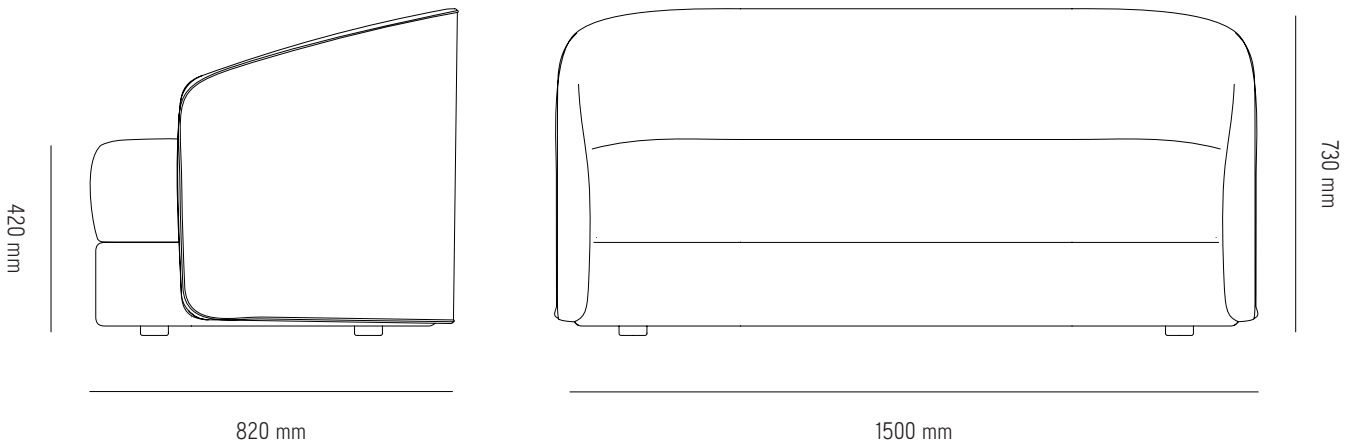

NEW WORKS.

Product Fact Sheet - Furniture - Covent Sofa Deep, 2 Seater

Specifications

Product Name	Covent Sofa Deep, 2 Seater
Designer	Arde Design Studio
Year	2019
Category	Furniture
Type	Sofa
Material	Plywood core construction w. Seat and back in high quality foam with selected upholstery.
Product Dimensions	H: 730 x W: 1500 x D:820 mm Seat Height: 420 mm
Packaging Dimensions	H: 780 x W: 1550 x D: 870 mm
COM	Fabric Requirements 4,8 meter
Delivery time	6-8 weeks
County of origin	Europe