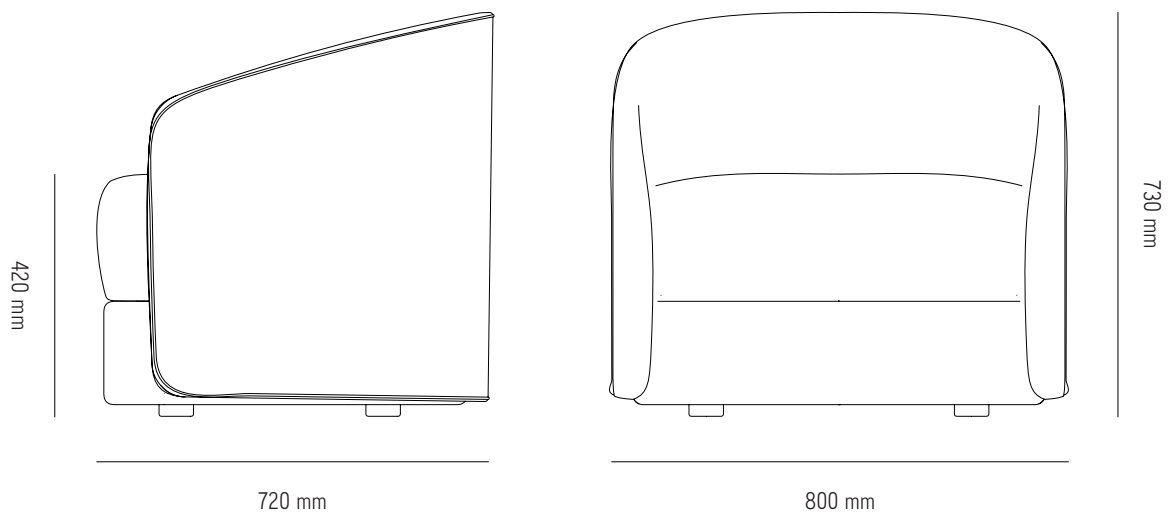

NEW WORKS.

Product Fact Sheet - Furniture - Covent Lounge Chair

Specifications

Product Name	Covent Lounge Chair
Designer	Arde Design Studio
Year	2019
Category	Furniture
Type	Lounge Chair
Material	Plywood core construction w. Seat and back in high quality foam with selected upholstery.
Product Dimensions	H: 730 x W: 800 x D: 720 mm Seat Height: 420 mm
Packaging Dimensions	H: 780 x W: 850 x D: 770 mm
COM	Fabric Requirements 3,2 meter
Delivery time	6-8 weeks
County of origin	Europe