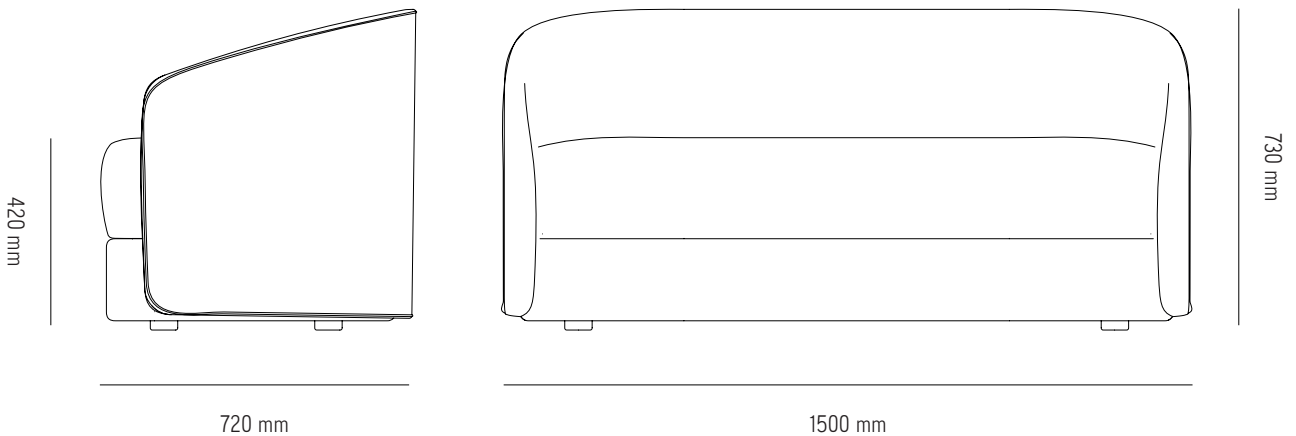

NEW WORKS.

Product Fact Sheet - Furniture - Covent Sofa Narrow, 2 Seater

Specifications

Product Name	Covent Sofa Narrow, 2 Seater
Designer	Arde Design Studio
Year	2019
Category	Furniture
Type	Sofa
Material	Plywood core construction w. Seat and back in high quality foam with selected upholstery.
Product Dimensions	H: 730 x W: 1500 x D:720 mm Seat Height: 420 mm
Packaging Dimensions	H: 780 x W: 1550 x D: 770 mm
COM	Fabric Requirements 4,8 meter
Delivery time	6-8 weeks
County of origin	Europe