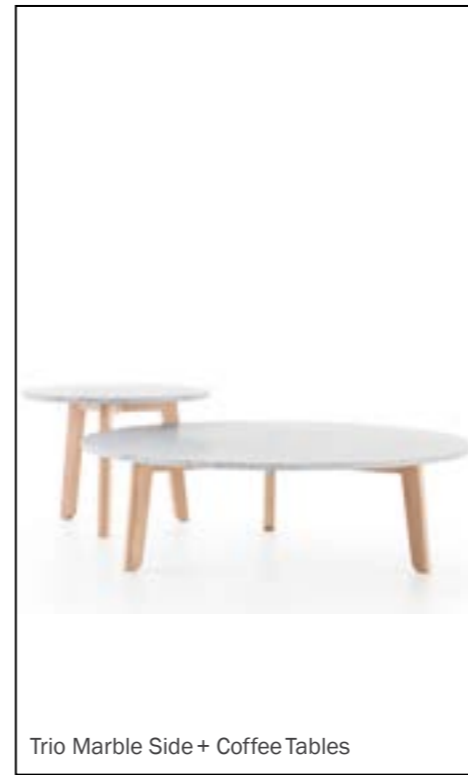

A statement in design and quality, Studio Pip's quality pieces transform any space. The expanding collection includes solid timber dining tables, upholstered lounges and armchairs, hand crafted stools and dining chairs, unique side and coffee tables, innovative beds and bedsides, as well as an admired collection of storage solutions in entertainment units and sideboards. Studio Pip continue to create meaningful and outstanding furniture, made in Australia and made to last.

Harper Sofa

Vera Table

Fred Armchair

Oscar Chair

Isla Bedside

Fred Sofa

Walter Table + Oscar Chairs

Otto Sideboard

Play Sofa

Maya Bedside

Trio Marble Side + Coffee Tables

Maxwell Sofa

Quest Table

Ari Up Armchair

Phil Bedside

Henley Table