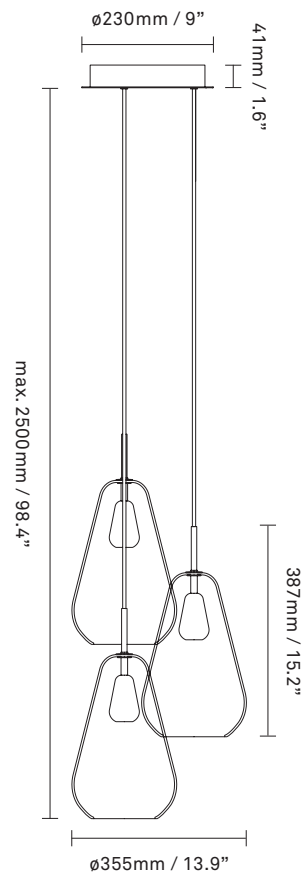

# NUURA

**ANOLI 3**  
**nordic gold / gold**

Design: Sofie Refer, 2018

**Anoli 3** in mouth blown gold glass and nordic gold finish Incl. ceiling plate.

Explore the rest of the Anoli collection on our website, [here](#)

**Product no.:** EU - 2011001 / US - 3011001

**Certifications:** CE, IP20, Class I

**Type:** Chandelier - indoor

**For information about IP ratings, click [here](#)**

**Colour:** Glass: gold / Metal: nordic gold

**Cleaning:** Use a soft dry cloth to clean the product.  
Do not use household cleaners.

**Materials:** Powder-coated metal, mouth-blown glass

**Light source:** Socket: E14 / E12  
Max wattage: 25W LED  
Voltage (V): 220-240V / 120V

**Dimensions:**  $\varnothing$ 355mm / 13.9in x 387mm / 15.2in  
Cable length: max. 2500mm / 98.4in

**Weight:** Armature + glass: 4010g

**See recommended light source [here](#)**

**Packaging:** Dimensions: L: 800mm / 31.5in  
x W: 600mm / 23.6in x H: 470mm / 18.5in  
Weight: 4990g  
Total weight incl. product: 9000g  
Number of parcels: 4  
Material: Brown cardboard