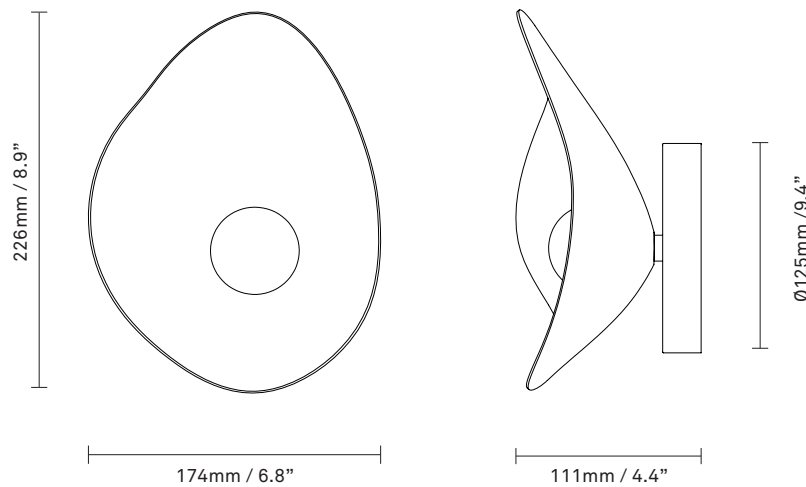

# NUURA

**FLORII 1 WALL**  
**dark bronze / white**

Design: Jessica Vedel, 2024

**Florii 1 Wall** is a singular wall lamp that creates a captivating play between light and shadow from its petal-formed shade, which diffuses a soft, integrated LED light.

Explore the rest of the Florii collection on our website, [here](#)

<p><b>Product no.:</b> EU - 2125001</p> <p><b>Type:</b> Wall lamp - indoor</p> <p><b>Colour:</b> Metal: dark broze, white</p> <p><b>Materials:</b> Powder coated metal, glass</p> <p><b>Dimensions:</b> 226mm / 8.9" x 174mm / 6.8" x 111mm / 4.4"</p> <p><b>Weight:</b> 480g</p> <p><b>Packaging:</b> Dimensions: L: 270 mm / 10.6" x W: 280mm / 11" x H: 147mm / 5.8" Weight: 520g Total weight incl. product: 1000g Number of parcels: 1 Material: Brown cardboard</p>	<p><b>Certifications:</b> CE, UKCA, IP20, Class II</p> <p><b>For information about IP ratings, click <a href="#">here</a></b></p> <p><b>Cleaning:</b> Use a soft dry cloth to clean the product. Do not use household cleaners.</p> <p><b>Light source:</b> Input voltage: 230 Vac / 50 Hz System wattage: 5 W Replaceable integrated LED LED wattage: 3 W Energy class: G Nominal LED efficacy: 70 lm / W Estimated lifetime: 29,000h (L90)</p> <p><b>Photometric:</b> Luminous flux: 350lm CCT.: 2700 K SDCM.: &lt; 3 CRI: &gt; 90 Ra</p> <p><b>Phase dimmable (mains dimm) with most LED compatible TRIAC dimmers.</b> Works with appropriate lighting control module. Module can be added to delivery on request.</p>
---	---