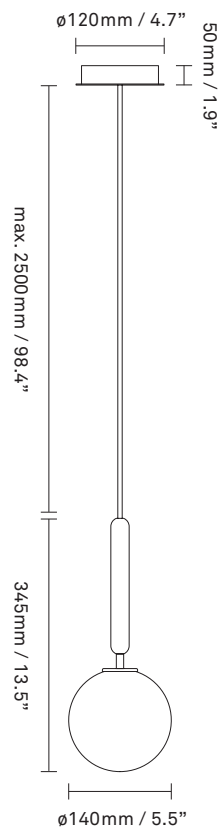

NUURA

MIIRA 1
rock grey / opal

Design: Sofie Refer, 2018

Miira 1 in rock grey finish with mouth-blown opal white glass. Incl. Ceiling plate.

Explore the rest of the **Miira collection** on our website, [here](#)

Product no.: EU - 2033002 / US - 3033002

Certifications: CE, IP20, Class II (EU), Class I (US)

Type: Pendant - indoor

For information about IP ratings, click [here](#)

Colour: Glass: opal white / Metal: rock grey
Cable: black

Cleaning: Use a soft dry cloth to clean the product.
Do not use household cleaners.

Materials: Powder coated metal, mouth-blown glass, fabric covered cable

Light source: Socket: G9
Max wattage: 7W LED
Voltage (V): 220-240V / 120V

Dimensions: 140mm / 5.5in x 345mm / 13.5in
Cable length: max. 2500mm / 98.4in

Weight: Armature + glass: 1090g

See recommended light source [here](#)

Packaging: Dimensions: L: 424mm / 16.7in x W: 171mm / 6.7in x H: 170mm / 6.7in
Weight: 460g
Total weight incl. product: 1550g
Number of parcels: 1
Material: Brown cardboard