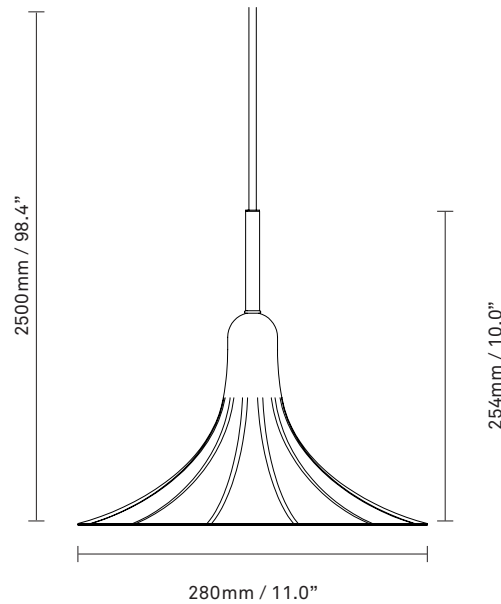

NUURA

PETALII 1 SMALL
white / polished brass

Design: Nika Zupanc, 2023

Petalii 1 Small is a decorative pendant created by Nika Zupanc for Nuura. The shade is made in white powder-coated metal and is shaped like a simple flower. Details in polished brass.

Explore the rest of the **Petalii collection** on our website, [here](#)

Product no.: EU - 2113001

Type: Pendant - indoor

Colour: Metal: white, chrome brass finish

Materials: Powder coated metal, anodized metal

Dimensions: 280mm / 11in x 254mm / 10in Cable length: max 2500mm / 98.4in Ceiling plate not included

Weight: 600g

Packaging: Dimensions: L: 300mm / 11.8in x W: 300mm / 11.8in x H: 280mm / 11in
Weight: 700g
Total weight incl. product: 1300g
Number of parcels: 1
Material: Brown cardboard