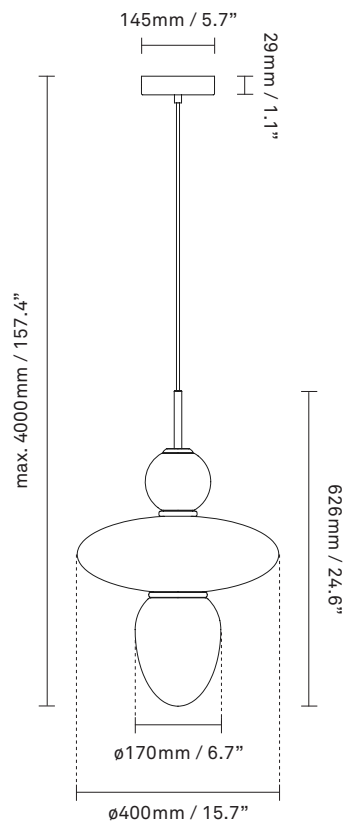

NUURA

RIZZATTO 43
satin brass / opal white

Design: Paolo Rizzato, 2021

Rizzato 43, gives a soft and even light, making it ideal above a dining table or sofa. It is also suitable for the bedroom or the hallway. The pendant is height-adjustable.

Explore the rest of the Rizzato collection on our website, [here](#)

Product no.: EU - 2073002 / US - 3073002

Certifications: CE, ETL, IP20, Class I

Type: Pendant - indoor

For information about IP ratings, click [here](#)

Light source: Socket: E27 / E26 (T38)
Max wattage: 40W LED
Voltage (V): 220-240V / 120V

Dimensions: \varnothing 400mm / 15.7in x 626mm / 24.6in
Ceiling plate: \varnothing 145mm / 5.7in x 29mm / 1in
Cable length: 4000mm / 157.4in

See recommended light source for EU [here](#)

Weight: 4260g

Light sources not included

Packaging: Dimensions: L: 480mm / 18.8 x W: 280mm / 18.8in x H: 430mm / 17in
Weight: 1000 g
Total weight incl. product: 5260 g
Number of parcels: 1
Material: Brown cardboard.